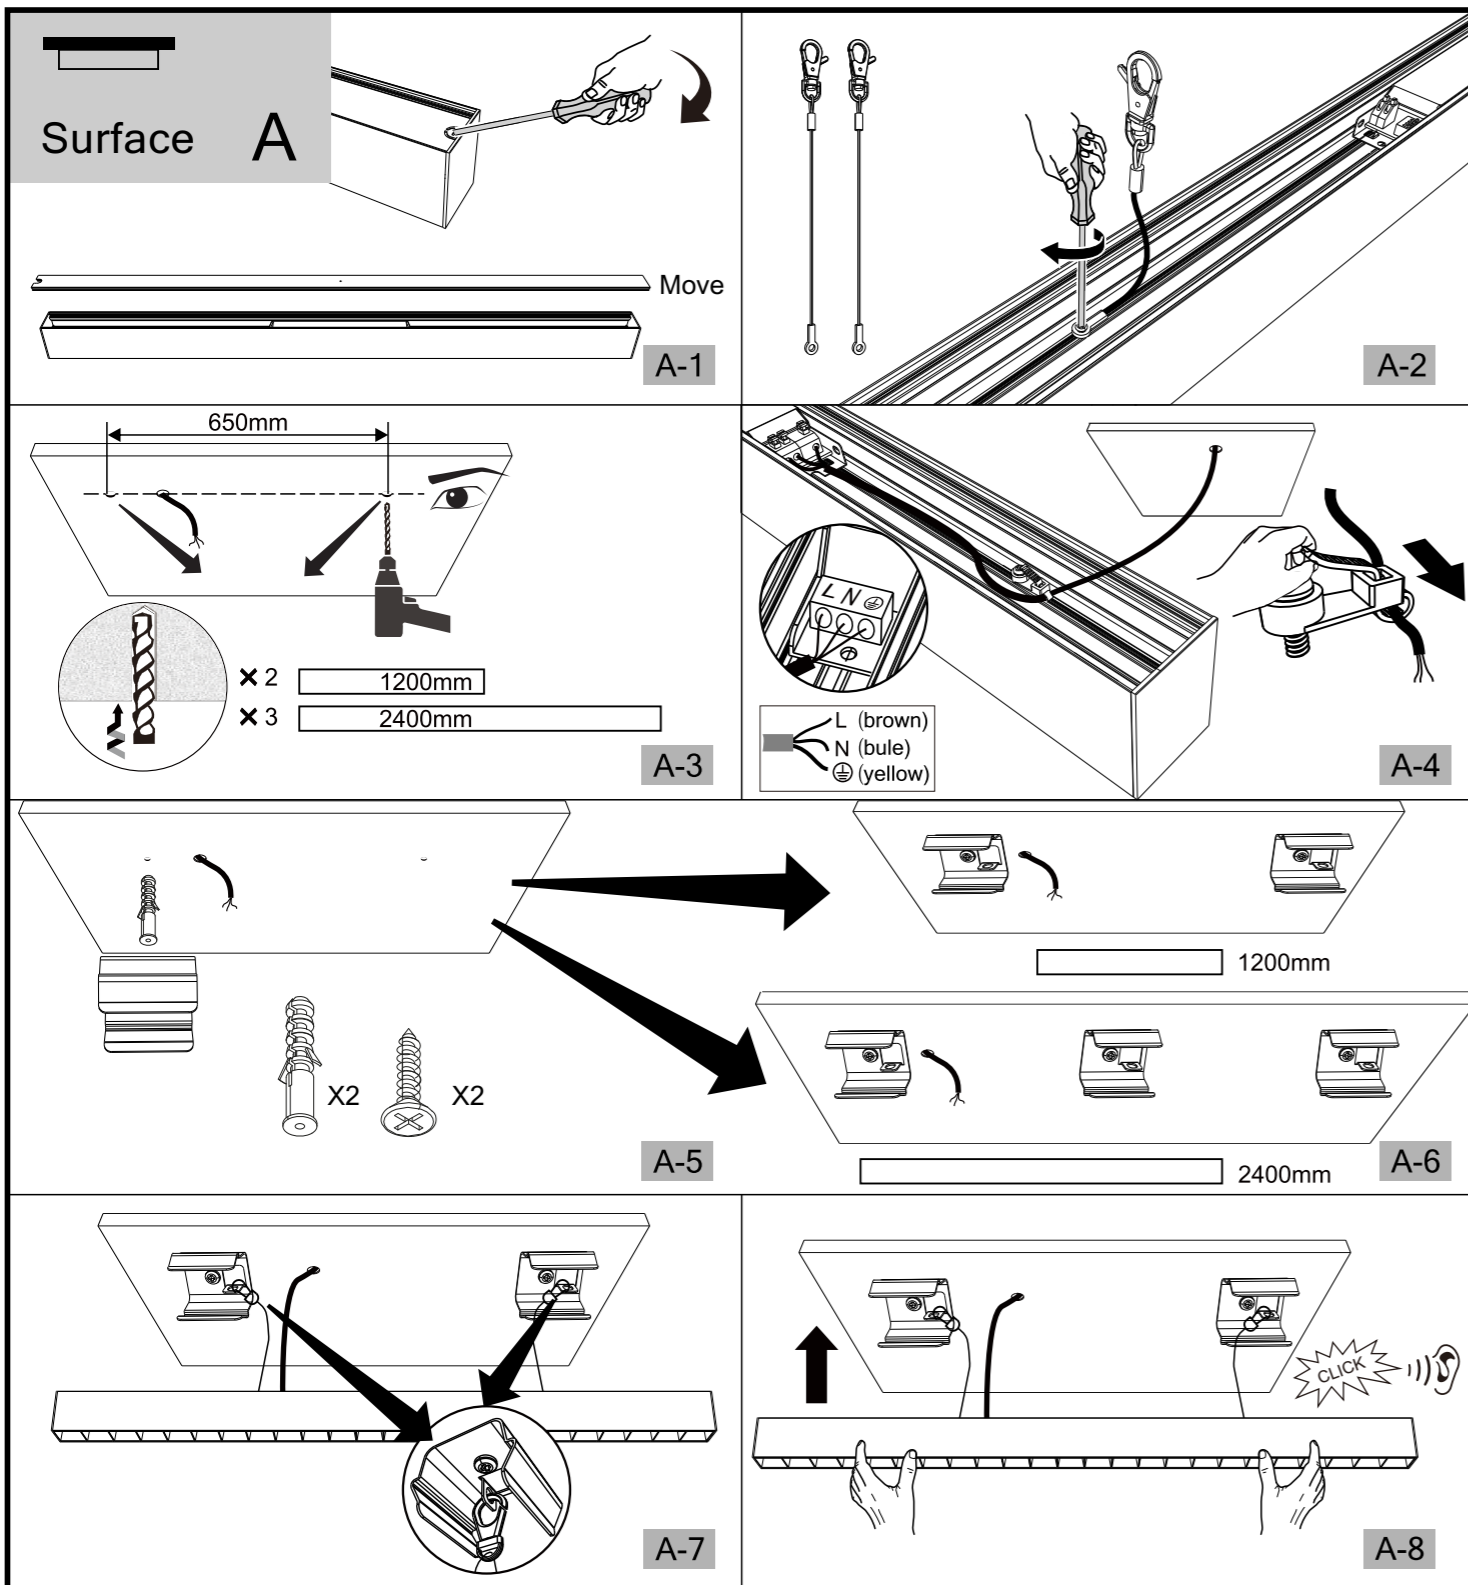

**IMPORTANT:** Read all instructions before installing fixtures. Retain for future reference.

**SAFETY:** For your safety, this fixture must be wired in accordance to local electrical regulation. All work should be done by a qualified electrician.

**WARNING:**

Make certain power is OFF from the electrical panel before starting installation or attempting any maintenance. Indoor installation only.

**Track C**

**Connection System D**

DALL/0-10V