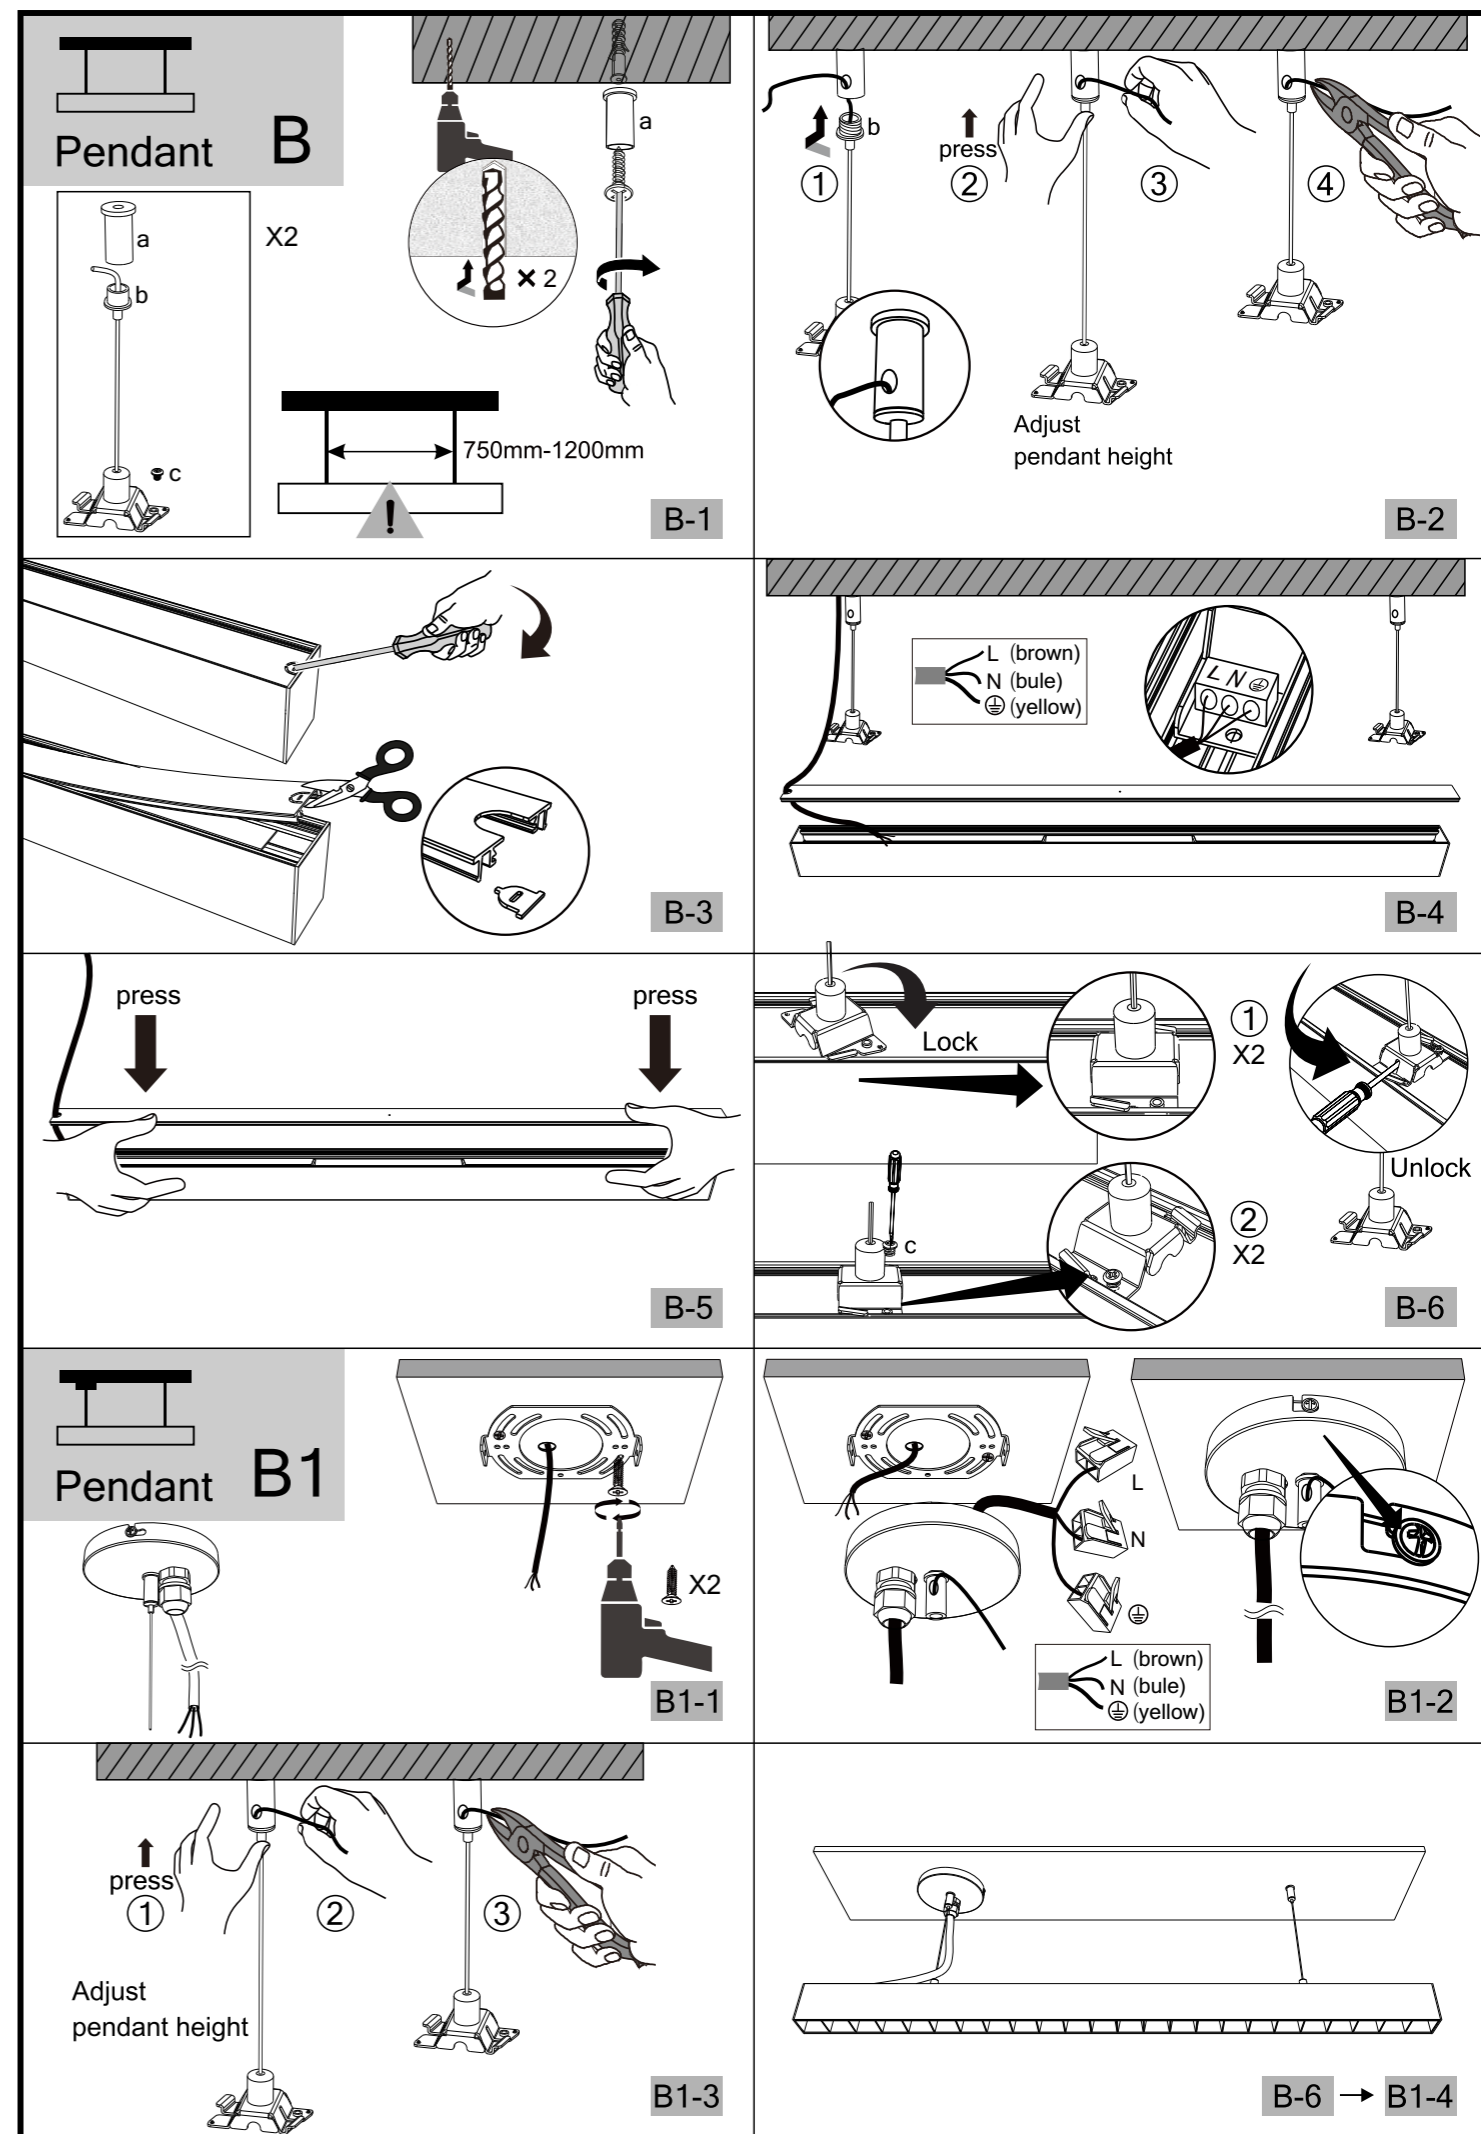

**IMPORTANT:** Read all instructions before installing fixtures. Retain for future reference.

**SAFETY:** For your safety, this fixture must be wired in accordance to local electrical regulation. All work should be done by a qualified electrician.

**WARNING:**

Make certain power is OFF from the electrical panel before starting installation or attempting any maintenance. Indoor installation only.

**Track C**

**Connection System D**

DALL/0-10V